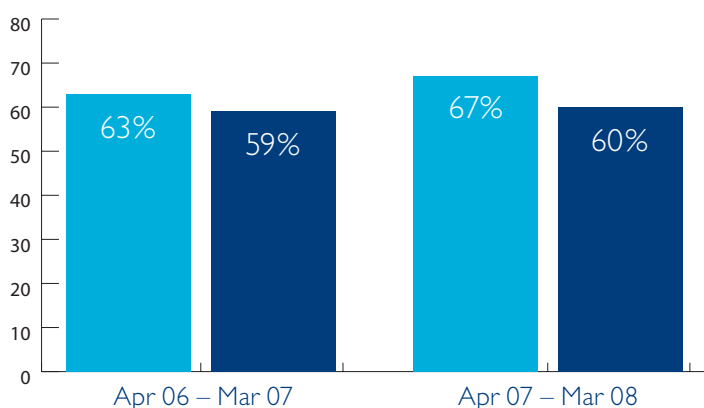

Citizen's satisfaction with overall service

Local contacts

■ If personal safety is under threat, always dial 999. To contact the police for non-emergencies, dial 0845 0454545. For advice and action on safety and anti-social behaviour issues, dial 101.

Crimestoppers	0800 555 111
Victim Support Line	0845 30 90 900
National Domestic Violence Helpline	0800 2000 247
Isle of Wight Council	01983 821 000

■ “The Isle of Wight continues to be a very safe place in which to live and work. The multi-agency Partnership has worked extremely hard to make an impact on crime levels across the entire Island and has achieved some notable success, with significant reductions in vehicle crime and criminal damage.

The challenge for the forthcoming year will be to maintain this level of performance and drive down other types of crime, particularly those of violence and disorder associated with alcohol misuse. Whilst such incidents are comparatively low on the Island, I recognise that these offences can often have a disproportionate effect on people's lives and that of the wider community.

For this reason, the public can expect to see Police and Partnership initiatives to reduce alcohol harm and violence as well as highly visible police activity to deter crime and keep our community safe.”

Chief Superintendent Dave Thomas, Commander of the Isle of Wight Operational Command Unit.

Useful website addresses:

- www.hampshirepoliceauthority.org – for reports and information on the work of the HPA.
- www.hampshire.police.uk – for full contact details and opening times of every police station in Hampshire and the Isle of Wight.
- www.cjsonline.gov.uk – information on the Criminal Justice System.
- www.askthe.police.uk – answers to frequently asked questions about the police in England and Wales.

To find out what is happening in your area go to www.hampshire.police.uk or call 0845 045 45 45