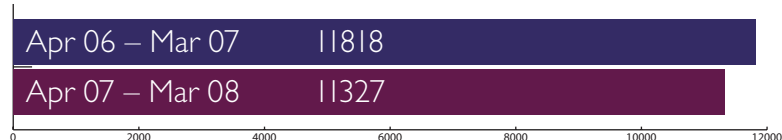

How are the police performing where you live?

Isle of Wight

Number of crimes

This shows a reduction of 4.1% in the number of crimes reported on the Isle of Wight, compared to a reduction across the Hampshire Constabulary area of 8.8%