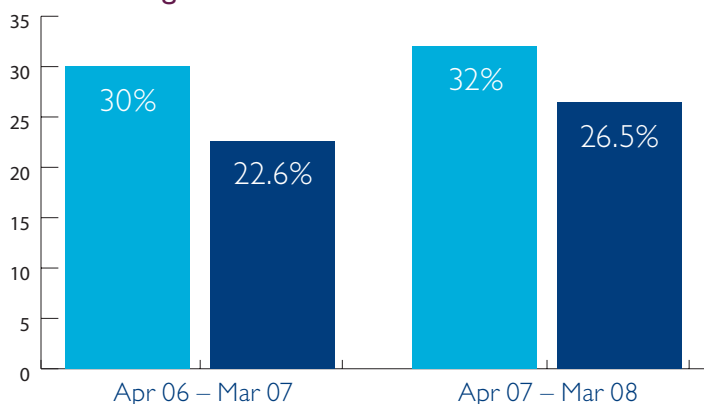

### Number of crimes

This shows a reduction of 4.1% in the number of crimes reported on the Isle of Wight, compared to a reduction across the Hampshire Constabulary area of 8.8%

### Percentage of crimes detected